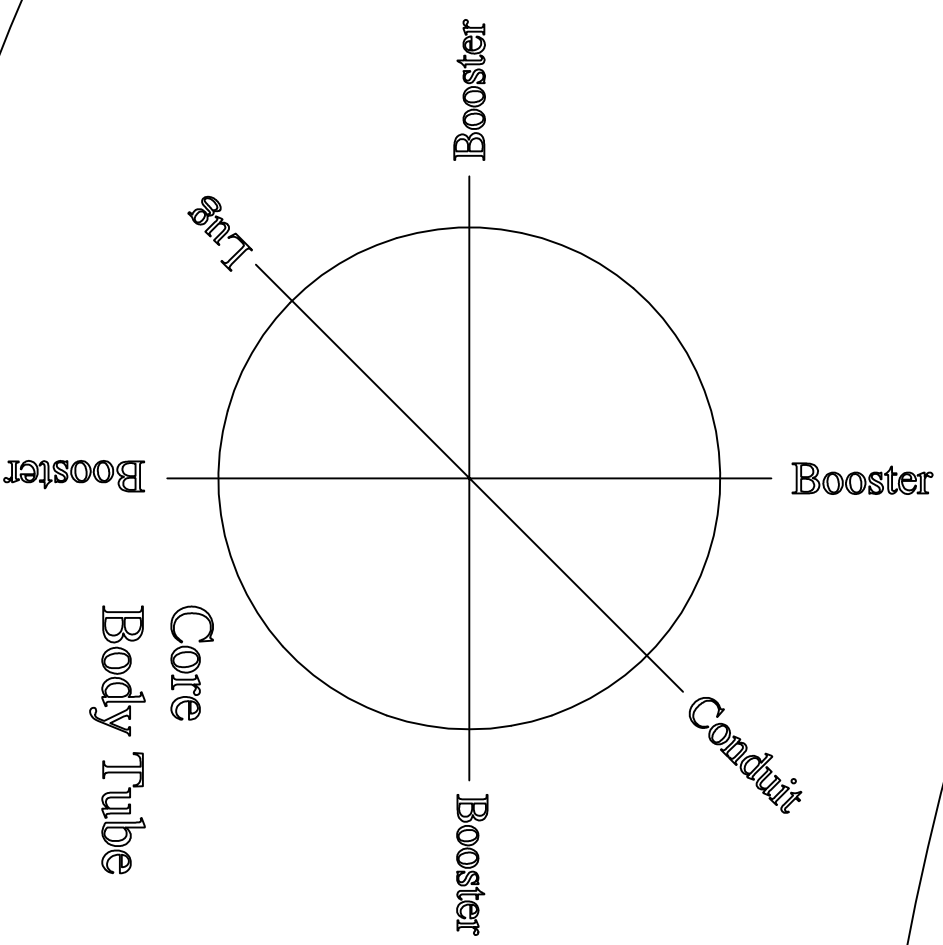

Vostok Housing

Aft Core Conduit

Top Side

Top

Side

Forward

Core Housing

Forward Core Shroud Tab

Booster Body Tube

Forward Core Shroud

Large Antenna

Top Side

Small Antenna

Top Side

Side view

Top view

Truss

Side view

Top view

Booster Shroud

Aft Core Shroud Tab

Aft Core Shroud

Booster Paint Pattern